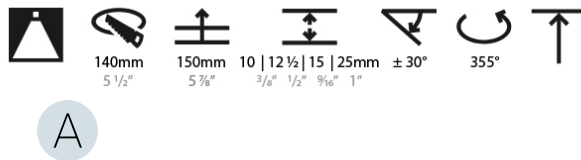

ELECTRICAL

Lamp Type: LED (Zhaga Standard)
Input Wattage (W): 13.2 / 16.5
Total Output Wattage (W): 12.1 / 14.7
Dimming: Tri-Mode (Non-Dimming and Phase Dimming (120Vac only) and 0-10V Dimming)
Driver Included: No
Driver Location: Recessed Housing
Driver Type: Constant Current - Universal
Driver Class: Class 2
Housing: See components
Input Voltage (V): 120 - 277
Constant Current (MA): 350

LED

Number of LEDs: 1
Color Temperature (°K): 2700 / 3000 / 3500 / 4000
Max. Delivered Lumen (lm): 870 / 970 / 1038 / 1060
Nominal Lumen (lm): 960 / 1070 / 1156 / 1180
CRI: >90 CRI
Efficiency (%): 90.5
Lamp Life (hrs): 50000
Upon Request: RGB-W Tunable White Special Color Temperature Special LED

OPTICAL

Reflector: 10
Beam Angle: Narrow
Adjustability: Rotational 355°; Tilt 30°
Upon Request: Special Beam Angles

RATINGS AND CERTIFICATIONS

382, F 416-247-9319, www.zaneen.com
Certified by Intertek for North American Standards
Available for International Standards at the end of the existing Model #. For assistance on 'custom' specifications, contact zteam@zaneen.com.
In a constant effort to supply the best product, we reserve the right to change specifications or materials without notice. The most recent specification sheets are found at zaneen.com
IP rating: IP20