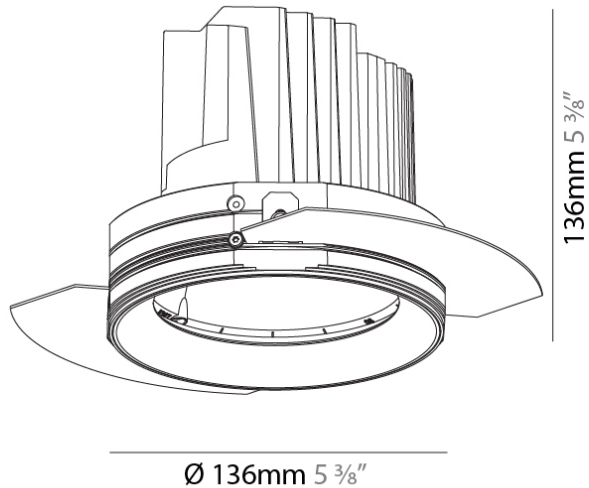

GENERAL

Series: Bioniq
 Subseries: Bioniq Round Adjustable
 Brand: Prolicht
 Division: Architectural
 Mounting Type: Trimless
 Mounting Location: Ceiling
 Subcategory: Downlight

PHYSICAL

Shape: Round
 Diameter (mm): 136
 Diameter (in): 5 3/8
 Height (mm): 136
 Height (in): 5 3/8
 Ceiling Thickness (mm): 10 / 12.5 / 15 / 25
 Ceiling Thickness (in): 3/8 or 1/2 or 9/16 or 1
 Min. Recessing Depth (mm): 150
 Min. Recessing Depth (in): 5 7/8
 Light Distribution: Adjustable / Downlight
 Weight (kg): 1.02
 Weight (lbs): 2.24
 Fixture Finish: SSR / BKV / CWI / CRY / HAB / UFT / ITA / RUA / FTG / MYG / LOD / PUS / FRO / FUP / KIA / POP / BLS / SPG / MEY / GOH / GUM / CHC / COM / ABZ / JAG / OBR / MOS / ROR
 Fixture Material: Aluminum Die Cast
 Cut-out Measurements: 140mm / 5 1/2"
 Upon Request: Unique Ceiling Thickness

LED

Number of LEDs: 1
 Color Temperature (°K): 2700 / 3000 / 3500 / 4000
 Max. Delivered Lumen (lm): 870 / 970 / 1038 / 1060
 Nominal Lumen (lm): 960 / 1070 / 1156 / 1180
 CRI: >90 CRI
 Efficiency (%): 90.5
 Lamp Life (hrs): 50000
 Upon Request: RGB-W Tunable White Special Color Temperature Special LED

OPTICAL

Reflector: 10
 Beam Angle: Narrow
 Adjustability: Rotational 355°; Tilt 30°
 Upon Request: Special Beam Angles

RATINGS AND CERTIFICATIONS

382, F 416-247-9319, www.zaneen.com
 Certified by Intertek for North American Standards
 Available for International Standards at the end of the existing Model #. For assistance on 'custom' specifications, contact zteam@zaneen.com.
 In a constant effort to supply the best product, we reserve the right to change specifications or materials without notice. The most recent specification sheets are found at zaneen.com
 IP rating: IP20